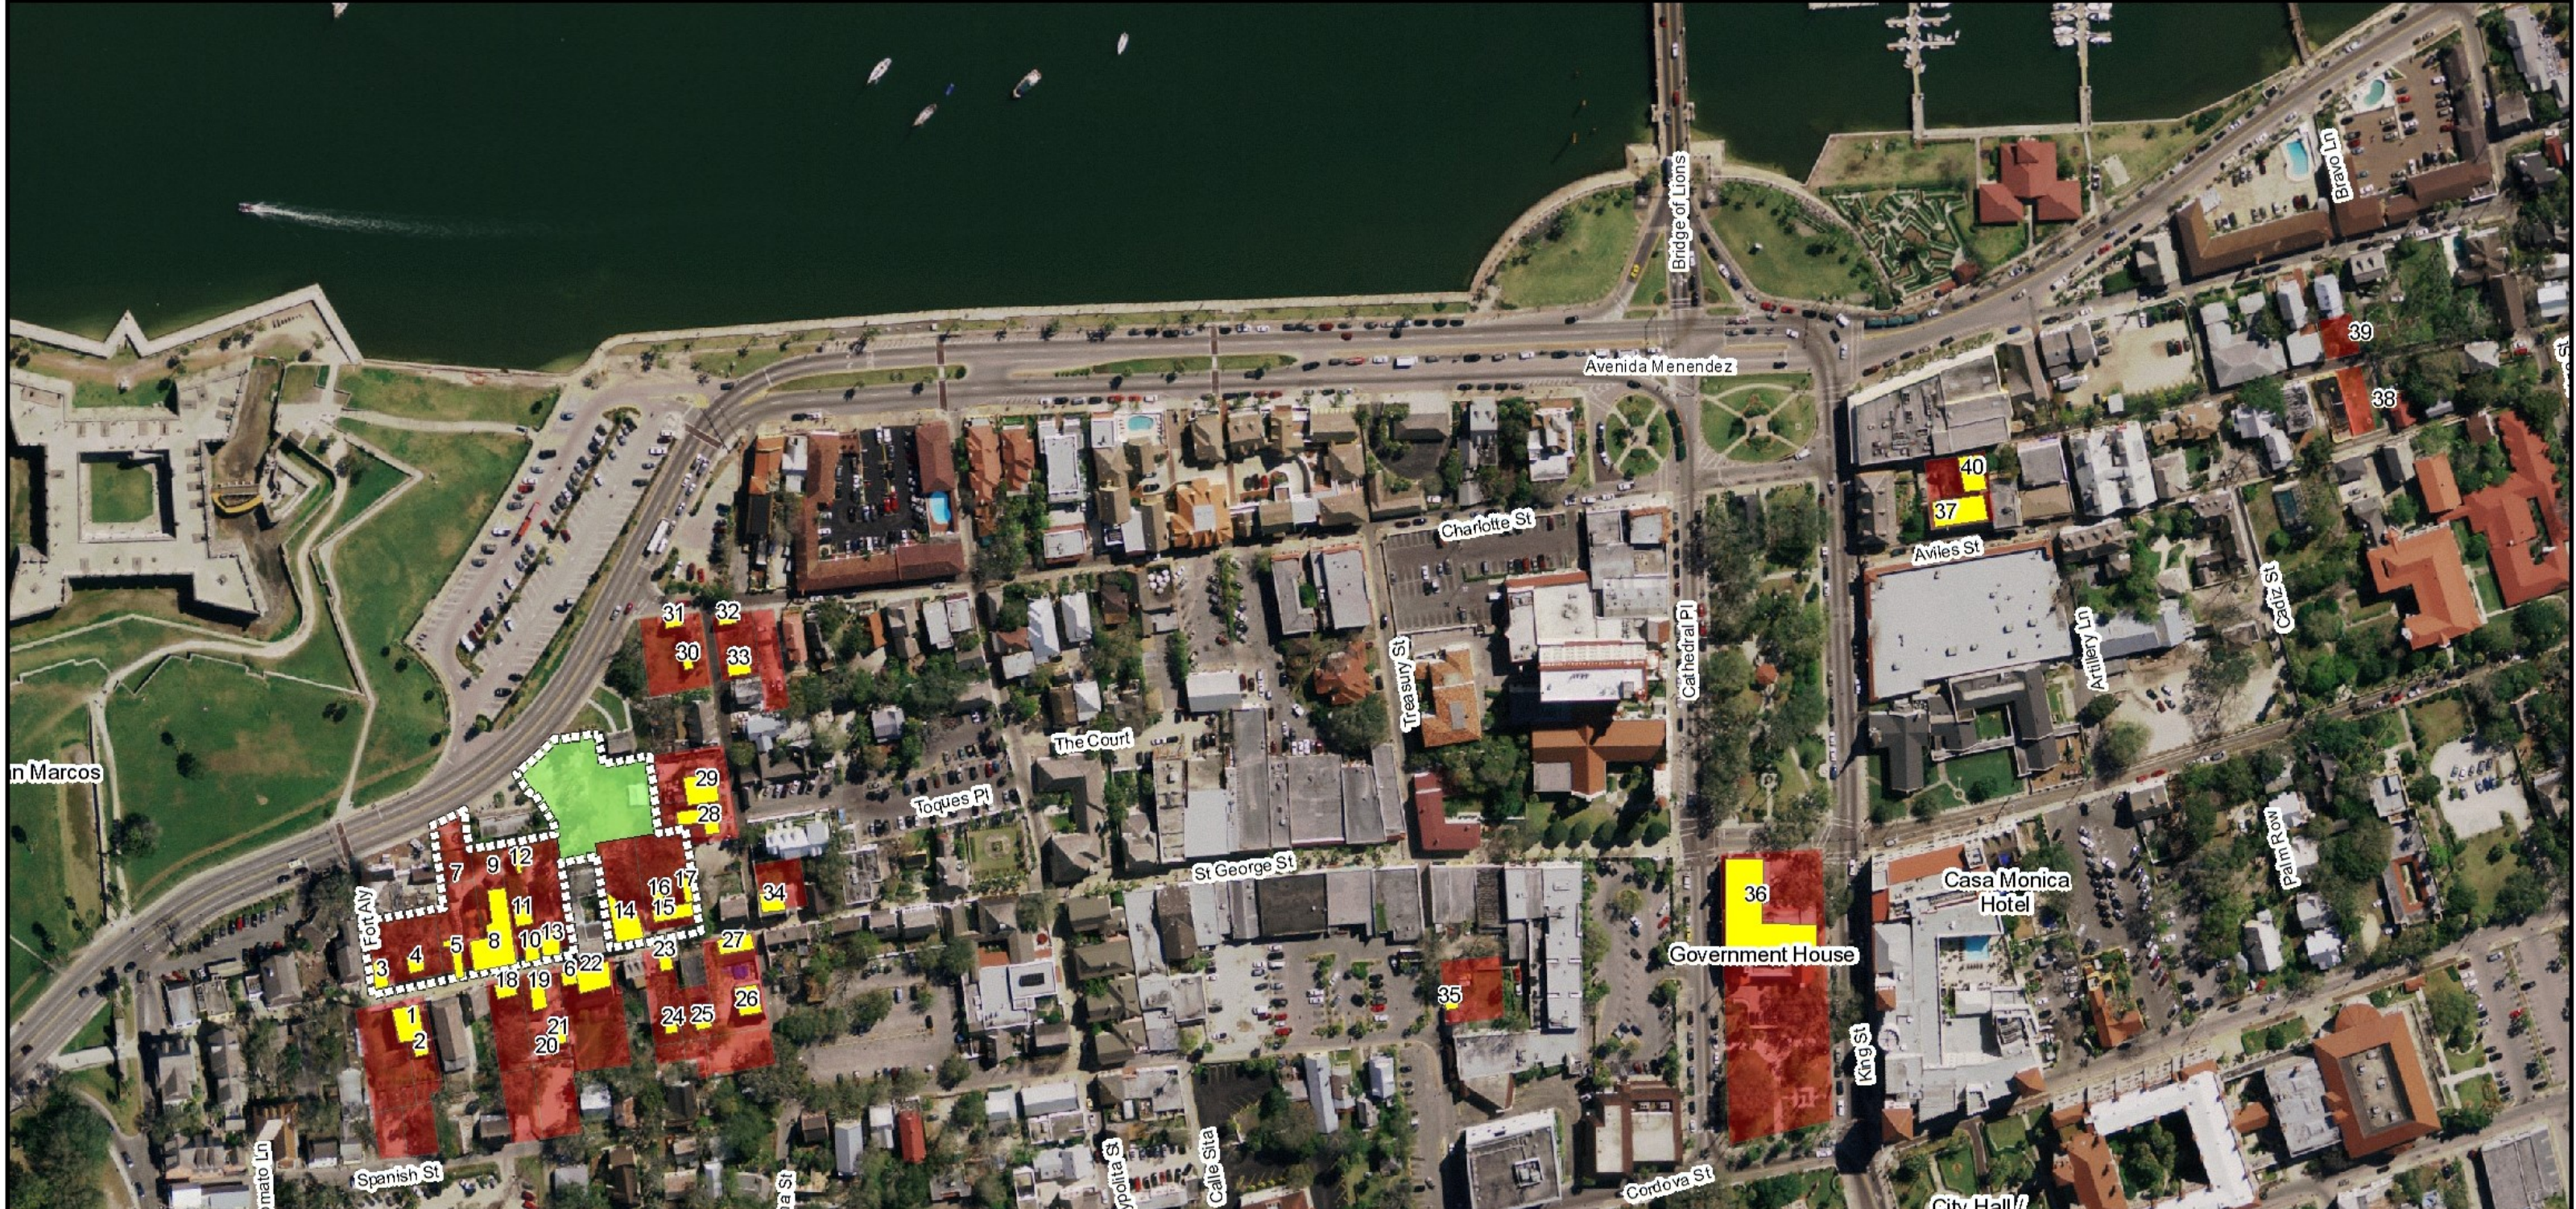

UF Historic St. Augustine, Inc.
Property Inventory

UF Bldg #	NAME	ADDRESS	BLOCK	LOT	PROPERTY APPRAISER PARCEL NUMBER
3900	GOVERNMENT HOUSE	48 KING STREET		WEST PLAZA LOT	1-0196195-0000
3901	DE MESA SANCHEZ HOUSE	43 ST. GEORGE STREET	BLOCK 7	LOT 6	1-0196480-0000
3902	ARRIVAS HOUSE	46 ST. GEORGE STREET	BLOCK 12	LOT 21	1-0197450-0210
3903	PAREDES DODGE HOUSE	54 ST. GEORGE STREET	BLOCK 12	LOT 19	1-0197440-0000
3904	PAREDES DODGE OUTBUILDING	54 ST. GEORGE STREET	BLOCK 12	LOT 19	1-0197440-0000
3905	GALLEGOS HOUSE	21 ST. GEORGE STREET	BLOCK 7	LOT 1	1-0196390-0000
3906	RIBERA HOUSE	22 ST. GEORGE STREET	BLOCK 12	LOTS 26 & 27	1-0197320-0000
3907	RIBERA KITCHEN	22 ST. GEORGE STREET	BLOCK 12	LOTS 26 & 27	1-0197320-0000
3908	TRIAY HOUSE	29 ST. GEORGE STREET	BLOCK 7	LOT 1	1-0196390-0000
3909	GOMEZ HOUSE	27 ST. GEORGE STREET	BLOCK 7	LOT 1	1-0196390-0000
3910	CERVEAU HOUSE	26 CUNA STREET	BLOCK 7	LOTS 10	1-0196520-0000
3911	HAAS HOUSE	28 CUNA STREET	BLOCK 7	LOTS 9	1-0196510-0000
3912	PESO DE BURGO / PELLICER HOUSE	53 ST. GEORGE STREET	BLOCK 7	LOT 7	1-0196490-0000
3913	PESO DE BURGO N OUTBUILDING	53 ST. GEORGE STREET	BLOCK 7	LOT 7	1-0196490-0000
3914	PESO DE BURGO S OUTBUILDING	53 ST. GEORGE STREET	BLOCK 7	LOT 7	1-0196490-0000
3915	JOANEDA HOUSE	57 TREASURY STREET	BLOCK 15	LOT 7	1-0197730-0000
3916	RODRIGUEZ HOUSE	58 ST. GEORGE STREET	BLOCK 12	LOT 19	1-0197440-0000
3917	BENET HOUSE	65 ST. GEORGE STREET	BLOCK 8	LOT 1	1-0196600-0000
3918	COQUINA WAREHOUSE	46 CUNA STREET	BLOCK 12	LOT 18	1-0197430-0000
3919	SANCHEZ DE ORTIGOSA HOUSE	60 ST. GEORGE STREET	BLOCK 12	LOT 18	1-0197430-0000
3920	DE HITA HOUSE	39 ST. GEORGE STREET	BLOCK 7	LOT 4	1-0196460-0000
3921	GONZALEZ HOUSE	37 ST. GEORGE STREET	BLOCK 7	LOT 4	1-0196460-0000
3922	NEW BLACKSMITH SHOP	37 1/2 ST. GEORGE STREET	BLOCK 7	LOT 4	1-0196460-0000
3923	FLORENCIA HOUSE	33 ST. GEORGE STREET	BLOCK 7	LOTS 2 & 3	1-0196410-0000
3924	SPANISH MILITARY HOSPITAL	3 AVILES STREET	BLOCK 28	PART OF LOTS 2 & 4	1-0198920-0000
3925	WATSON HOUSE	206 CHARLOTTE STREET	BLOCK 28	PART OF LOTS 2 & 4	1-0198920-0000
3926	SALCEDO KITCHEN	42 1/2 ST. GEORGE STREET	BLOCK 12	LOT 22	1-0197460-0000
3927	SALCEDO HOUSE	42 ST. GEORGE STREET	BLOCK 12	LOT 22	1-0197460-0000
3928	GONZALEZ RESTROOMS	37 ST. GEORGE STREET	BLOCK 7	LOT 4	1-0196460-0000
3929	SIMS HOUSE	12 CUNA STREET	BLOCK 7	LOT 12	1-0196540-0000
3930	SIMS OUTBUILDING	12 CUNA STREET	BLOCK 7	LOT 12	1-0196540-0000
3931	OLD BLACKSMITH SHOP	26 CHARLOTTE STREET	BLOCK 8	LOT 15	1-0196750-0000
3932	HARNES SHOP	17 CUNA STREET	BLOCK 8	LOT 15	1-0196750-0000
3933	PUBLIC RESTROOMS	40 ST. GEORGE STREET	BLOCK 12	LOT 23	1-0197460-0000
3947	ARRIVAS HOUSE OUTBUILDING	46 ST. GEORGE STREET	BLOCK 12	LOT 21	1-0197450-0210
3935	CARPENTER STORAGE	33 ST. GEORGE STREET	BLOCK 7	LOT 22	1-0196410-0000
3936	CHOZA	33 ST. GEORGE STREET	BLOCK 7	LOTS 2 & 3	1-0196410-0000
3937	SMOKEHOUSE	42 1/2 ST. GEORGE STREET	BLOCK 12	LOT 22	1-0197460-0000
NA	BEVILL PROPERTY - VACANT	CHARLOTTE STREET	BLOCK 25	LOT 2	1-0198632-0000
NA	HENHOEFFER PROPERTY - PARK	230 CHARLOTTE STREET	BLOCK 30	LOT 3	1-0199010-0000
NA	PARKING LOT SA-1	48 KING STREET		WEST PLAZA LOT	1-0196195-0000
NA	PARKING LOT SA-10	26 CUNA STREET	BLOCK 7	LOTS 10	1-0196520-0000
NA	PARKING LOT SA-2	3 AVILES STREET	BLOCK 28	PART OF LOTS 2 & 4	1-0198920-0000
NA	PARKING LOT SA-3 (WEST)	33 SPANISH STREET	BLOCK 12	LOT 17, PART OF LOTS 13 & 14	1-0197400-0000
NA	PARKING LOT SA-4 (NORTH)	33 SPANISH STREET	BLOCK 12	LOT 17, PART OF LOTS 13 & 14	1-0197400-0000
NA	PARKING LOT SA-5	22 ST. GEORGE STREET	BLOCK 12	LOTS 4 & 5, PART OF LOTS 26 & 27	1-0197320-0000
NA	PARKING LOT SA-6	25 SPANISH STREET	BLOCK 12	LOTS 8 & 9	1-0197360-0000
NA	PARKING LOT SA-7	28 CUNA STREET	BLOCK 7	LOTS 9	1-0196510-0000
NA	PARKING LOT SA-8	28 CHARLOTTE STREET	BLOCK 8	LOT 14	1-0196740-0000